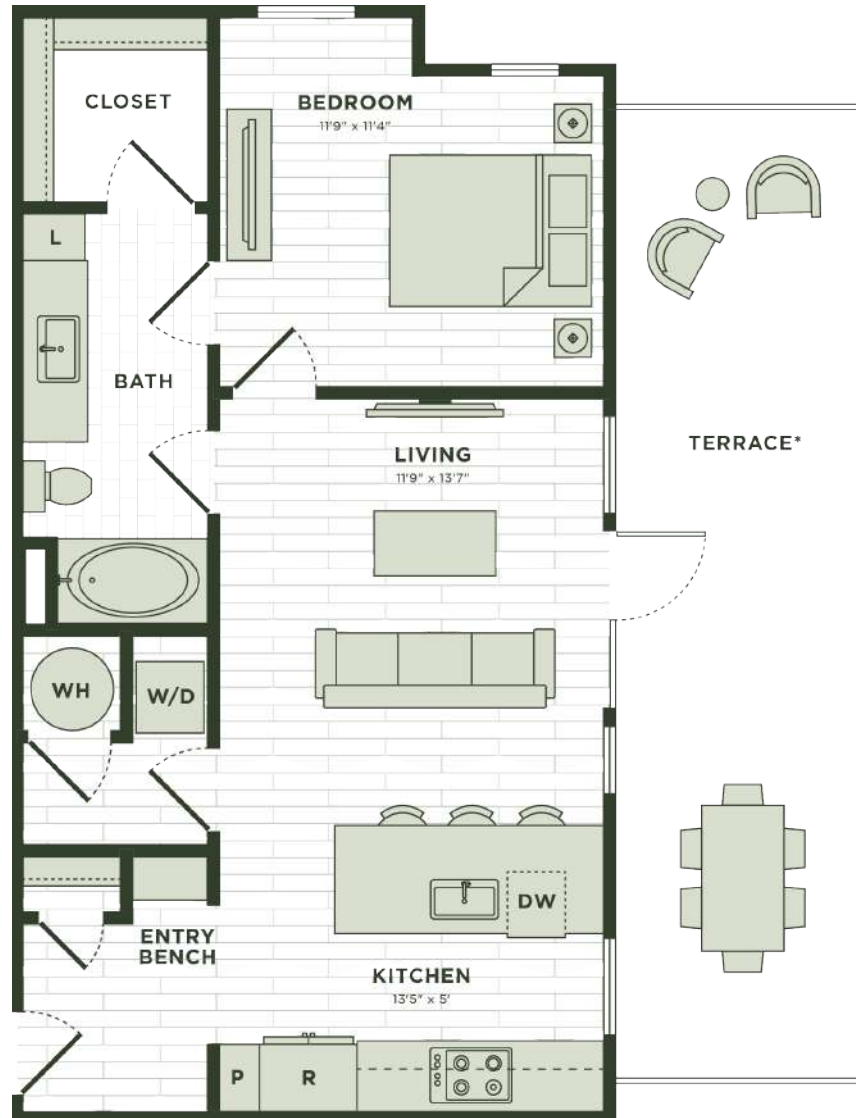

A10

1 BED / 1 BATH

776

SQ. FT.

4444 Cole Avenue | Dallas, TX 75205

www.darbyknoxdistrict.com

Floor plans are artist's rendering. All dimensions are approximate. Actual product and specifications may vary in dimension or detail. Not all features are available in every apartment. Prices and availability are subject to change. Please see a representative for details.