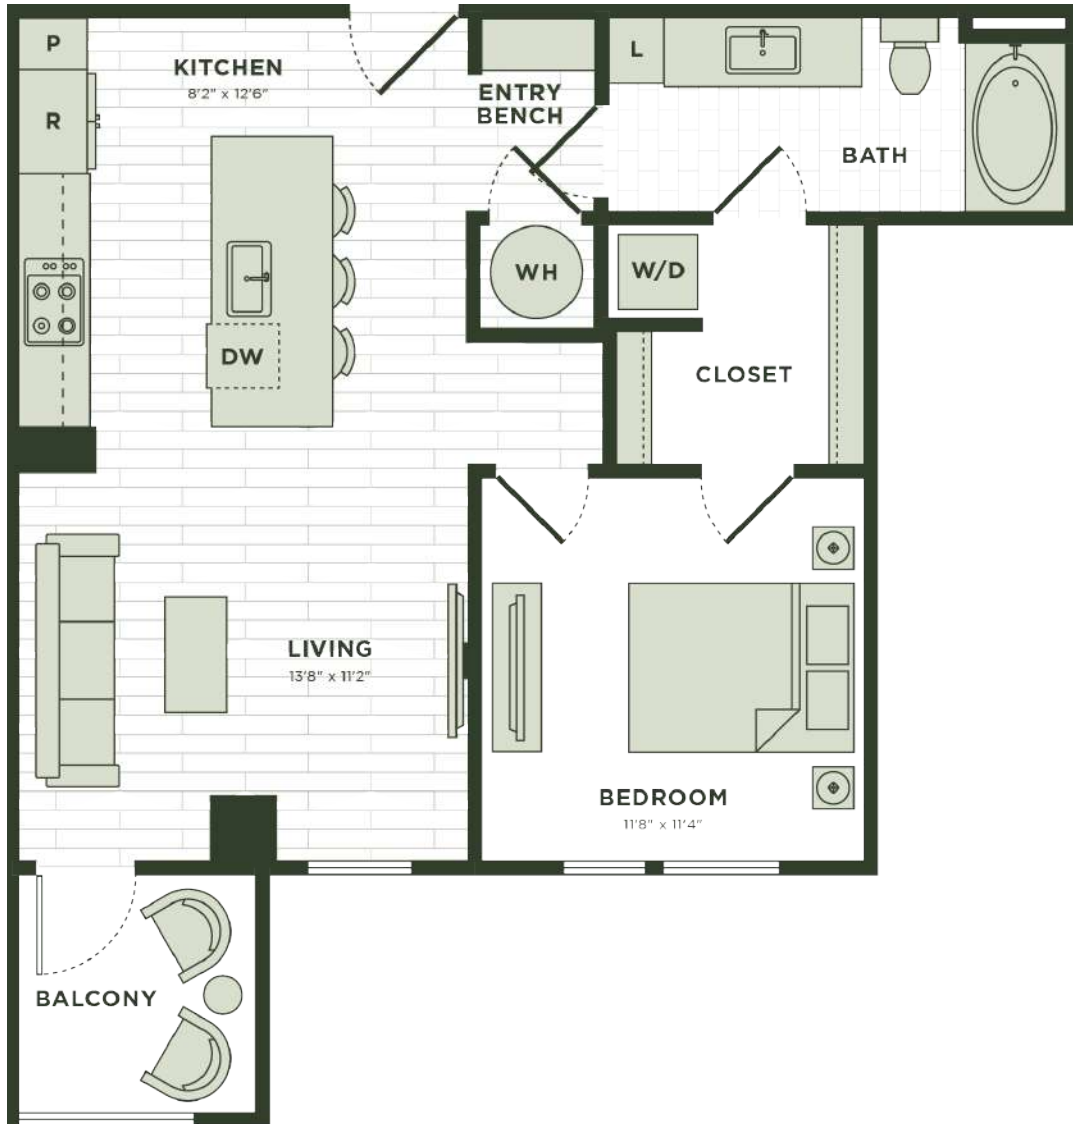

A11

1 BED / 1 BATH

800

SQ. FT.

4444 Cole Avenue | Dallas, TX 75205

www.darbyknoxdistrict.com

Floor plans are artist's rendering. All dimensions are approximate. Actual product and specifications may vary in dimension or detail. Not all features are available in every apartment. Prices and availability are subject to change. Please see a representative for details.