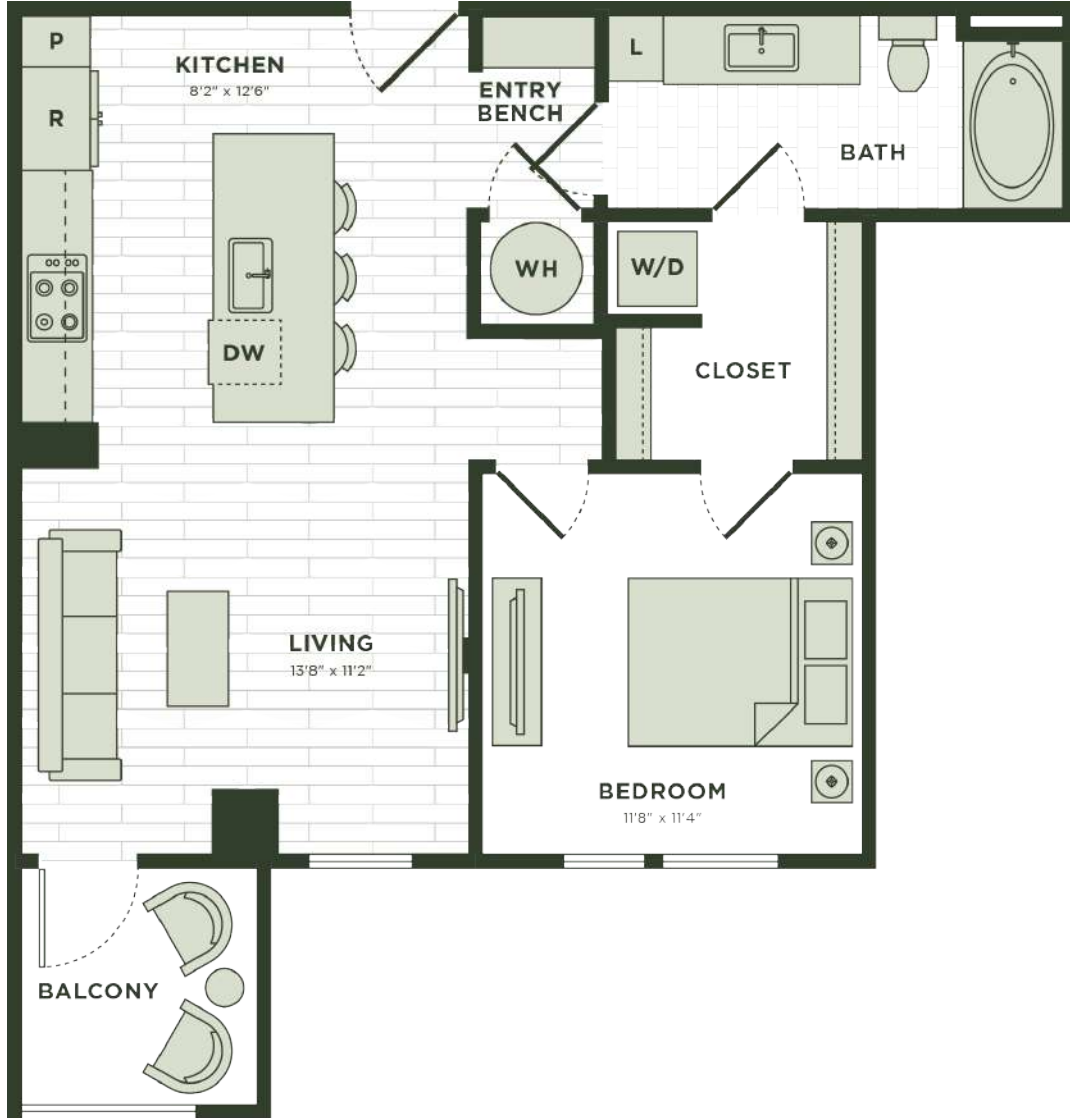

A11a

1 BED / 1 BATH

800

SQ. FT.

4444 Cole Avenue | Dallas, TX 75205

www.darbyknoxdistrict.com

Floor plans are artist's rendering. All dimensions are approximate. Actual product and specifications may vary in dimension or detail. Not all features are available in every apartment. Prices and availability are subject to change. Please see a representative for details.