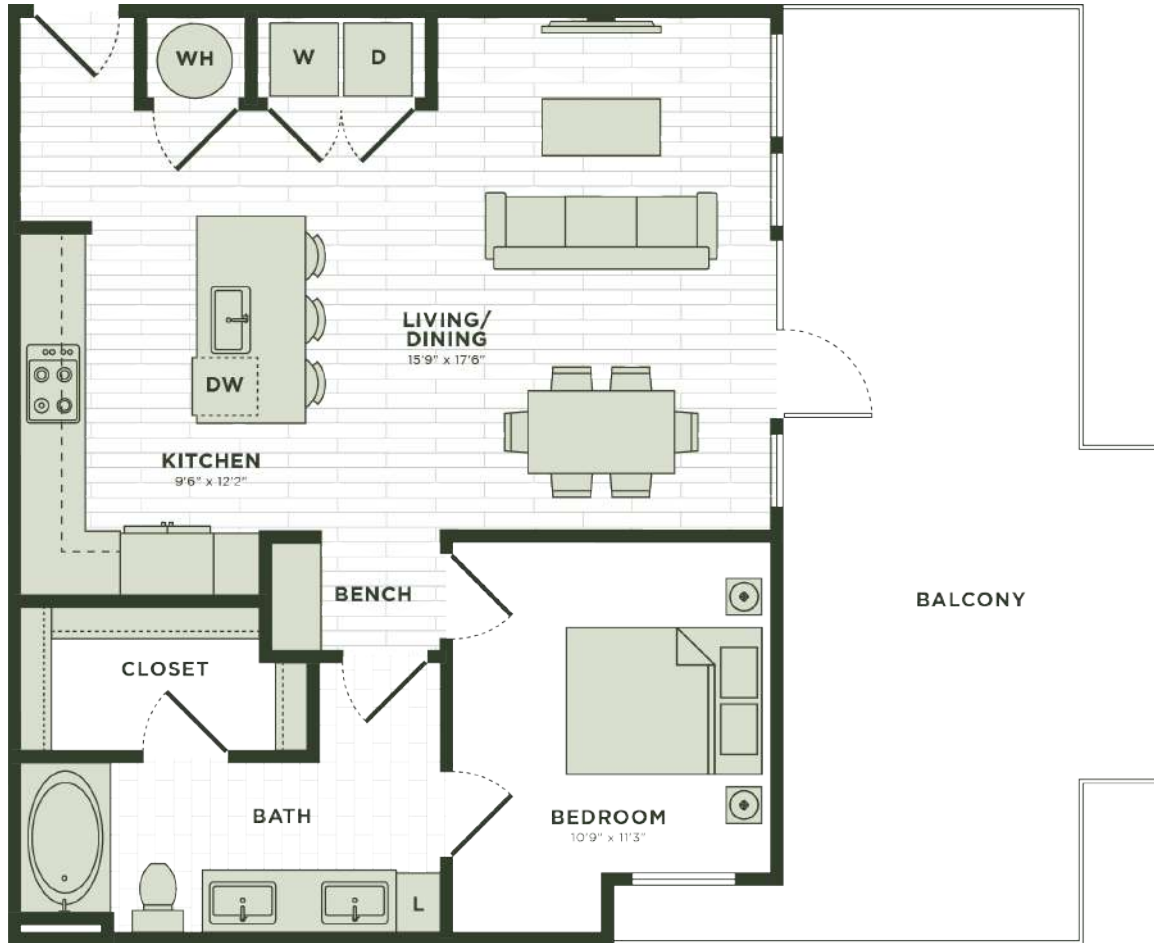

A12

1 BED / 1 BATH

729

SQ. FT.

	4444 Cole Avenue Dallas, TX 75205
	www.darbyknoxdistrict.com

Floor plans are artist's rendering. All dimensions are approximate. Actual product and specifications may vary in dimension or detail. Not all features are available in every apartment. Prices and availability are subject to change. Please see a representative for details.