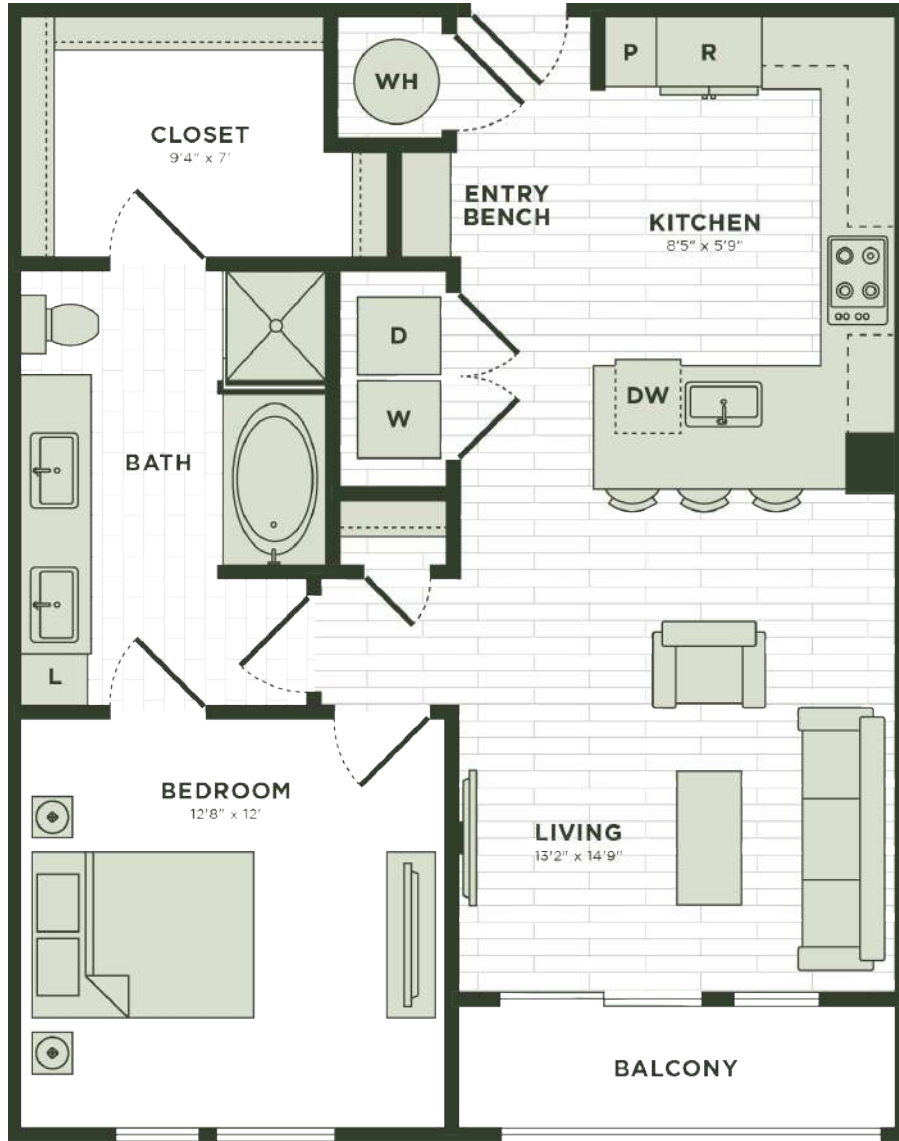

A13

1 BED / 1 BATH

865

SQ. FT.

4444 Cole Avenue | Dallas, TX 75205

www.darbyknoxdistrict.com

Floor plans are artist's rendering. All dimensions are approximate. Actual product and specifications may vary in dimension or detail. Not all features are available in every apartment. Prices and availability are subject to change. Please see a representative for details.