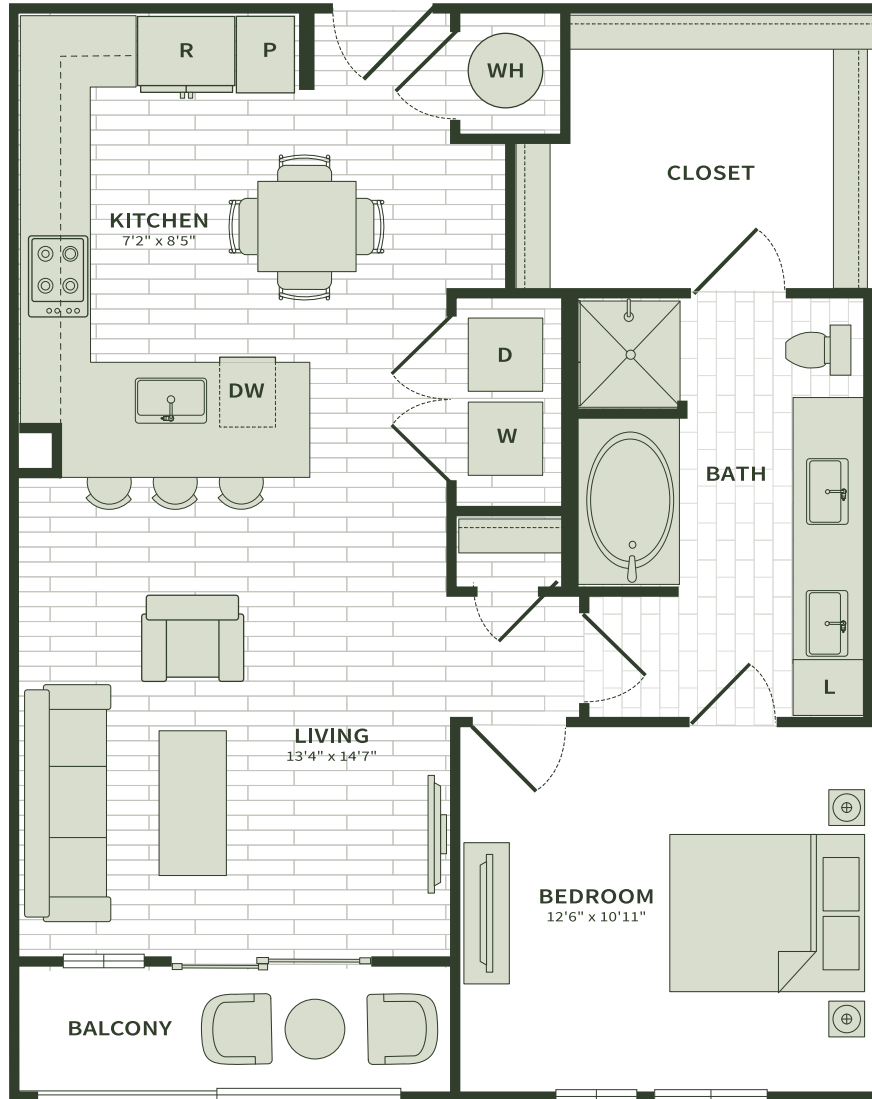

A14a

1 BED / 1 BATH

870

SQ. FT.

4444 Cole Avenue | Dallas, TX 75205

www.darbyknoxdistrict.com

Floor plans are artist's rendering. All dimensions are approximate. Actual product and specifications may vary in dimension or detail. Not all features are available in every apartment. Prices and availability are subject to change. Please see a representative for details.