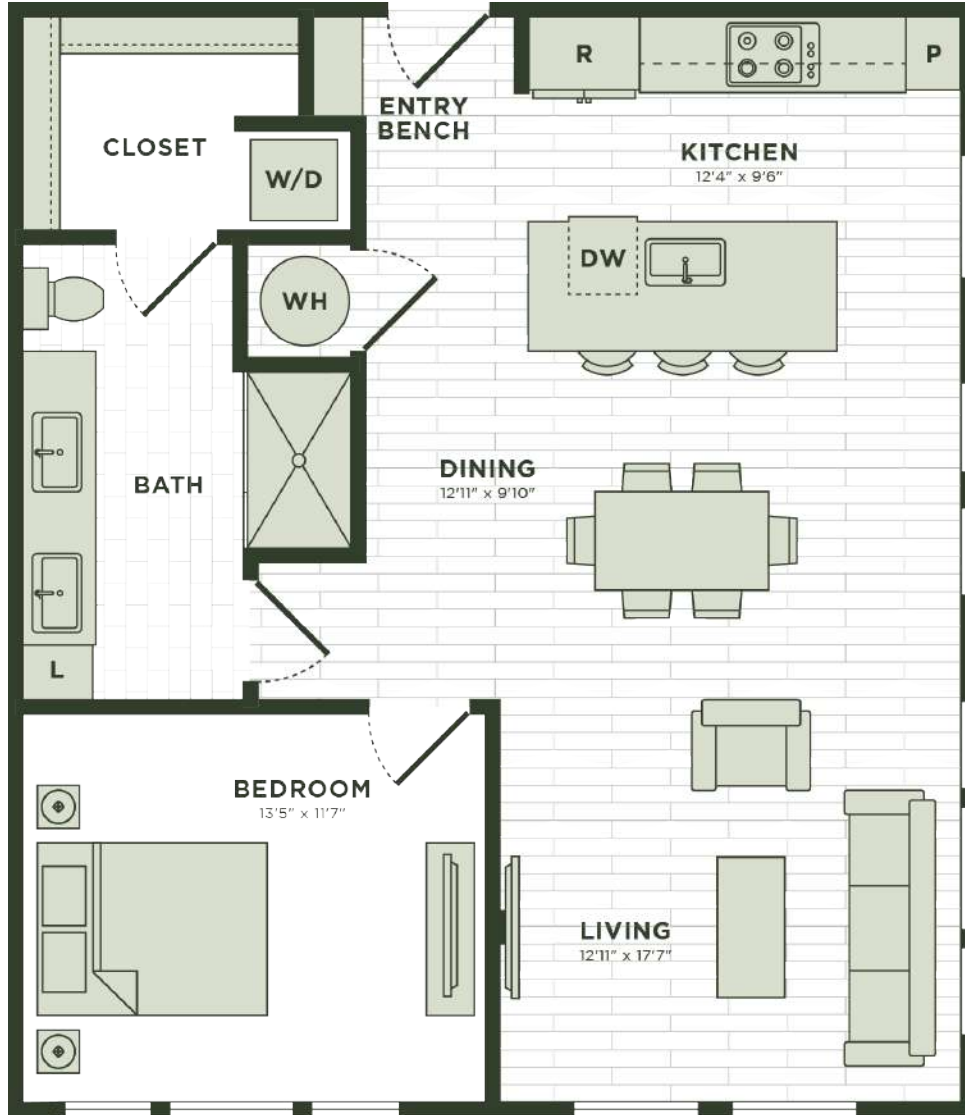

A16

1 BED / 1 BATH

882

SQ. FT.

4444 Cole Avenue | Dallas, TX 75205

www.darbyknoxdistrict.com

Floor plans are artist's rendering. All dimensions are approximate. Actual product and specifications may vary in dimension or detail. Not all features are available in every apartment. Prices and availability are subject to change. Please see a representative for details.