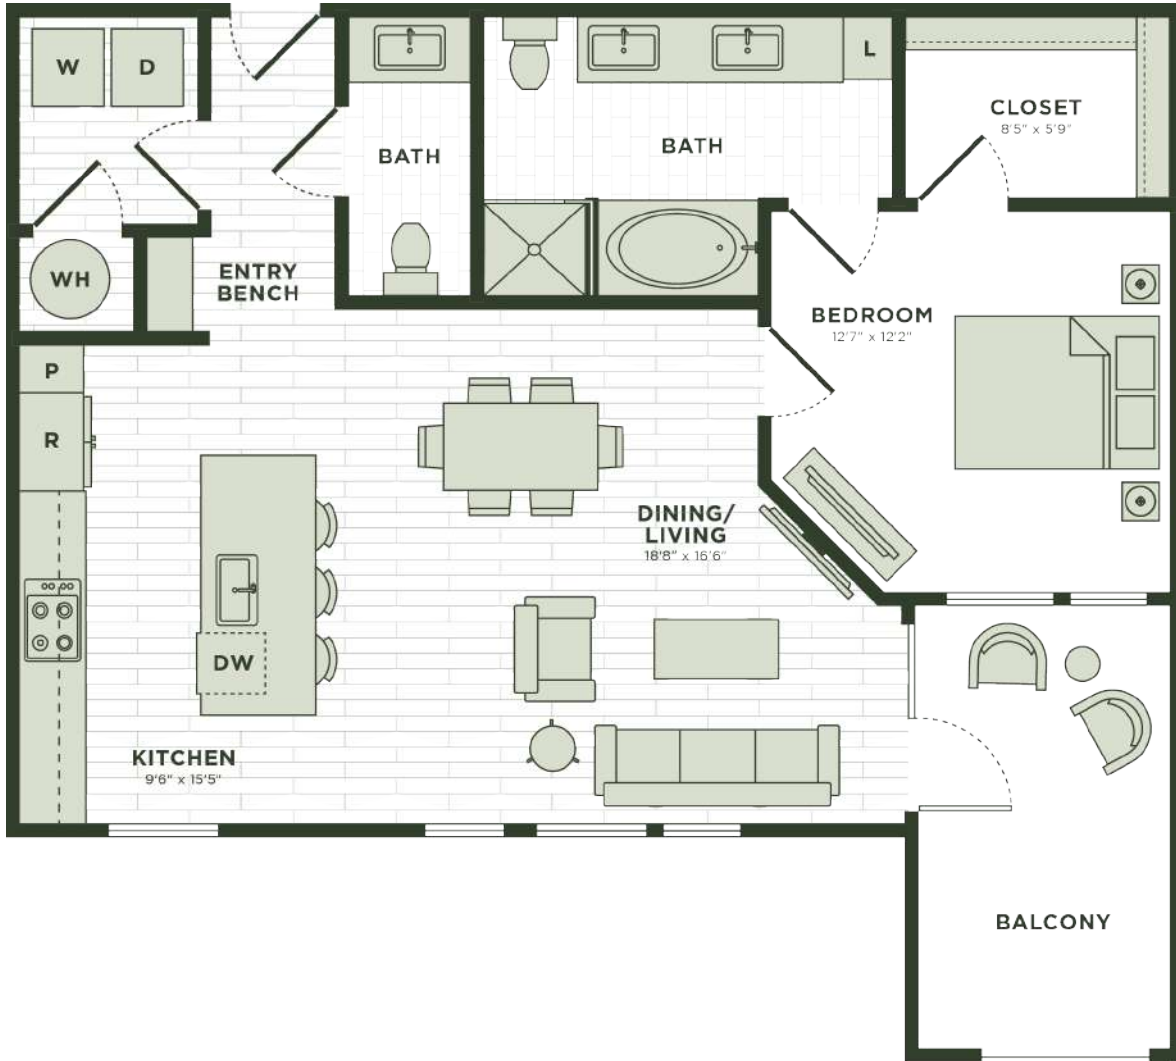

A17

1 BED / 1.5 BATH

950

SQ. FT.

4444 Cole Avenue | Dallas, TX 75205

www.darbyknoxdistrict.com

Floor plans are artist's rendering. All dimensions are approximate. Actual product and specifications may vary in dimension or detail. Not all features are available in every apartment. Prices and availability are subject to change. Please see a representative for details.