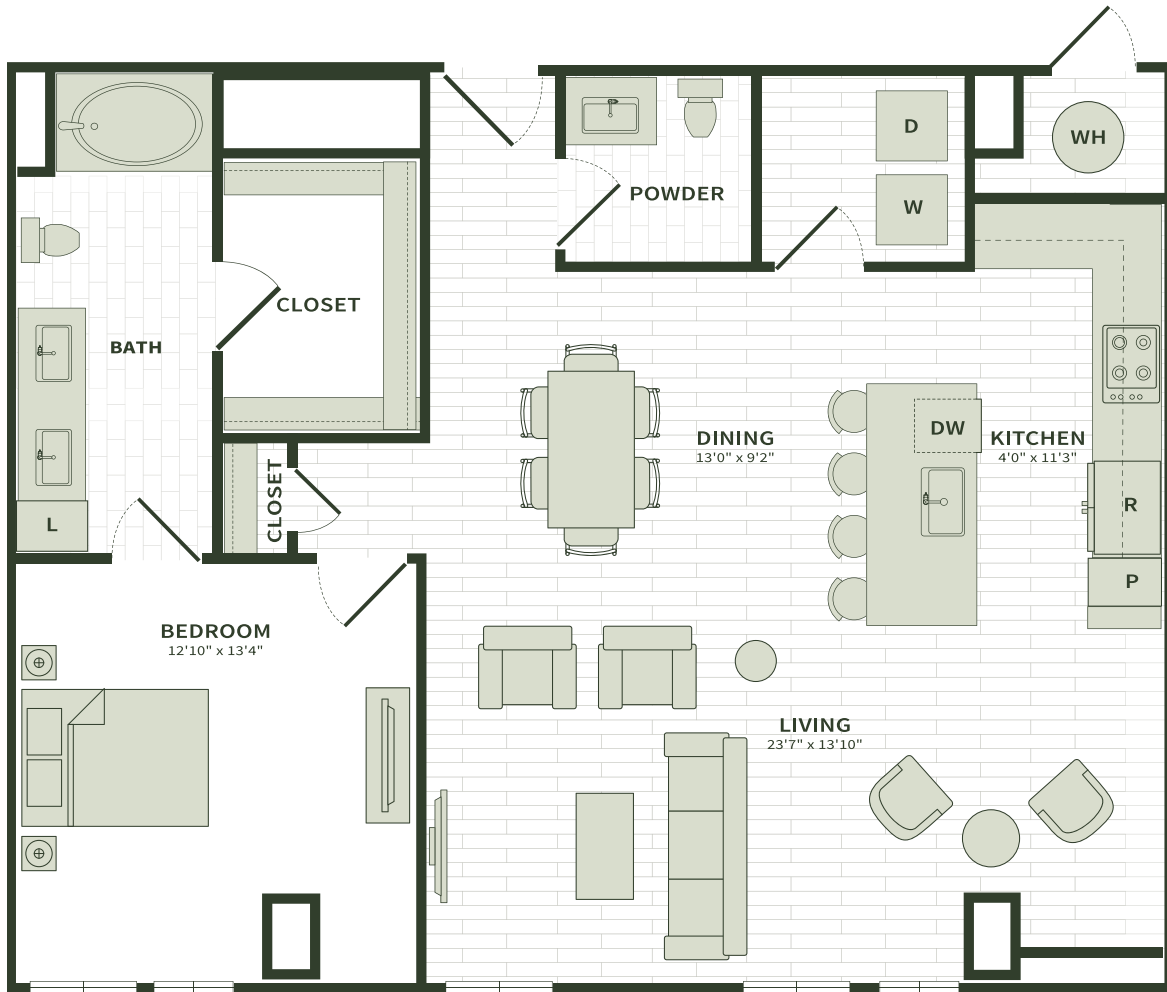

A17a

1 BED / 1.5 BATH

1044

SQ. FT.

4444 Cole Avenue | Dallas, TX 75205

www.darbyknoxdistrict.com

Floor plans are artist's rendering. All dimensions are approximate. Actual product and specifications may vary in dimension or detail. Not all features are available in every apartment. Prices and availability are subject to change. Please see a representative for details.