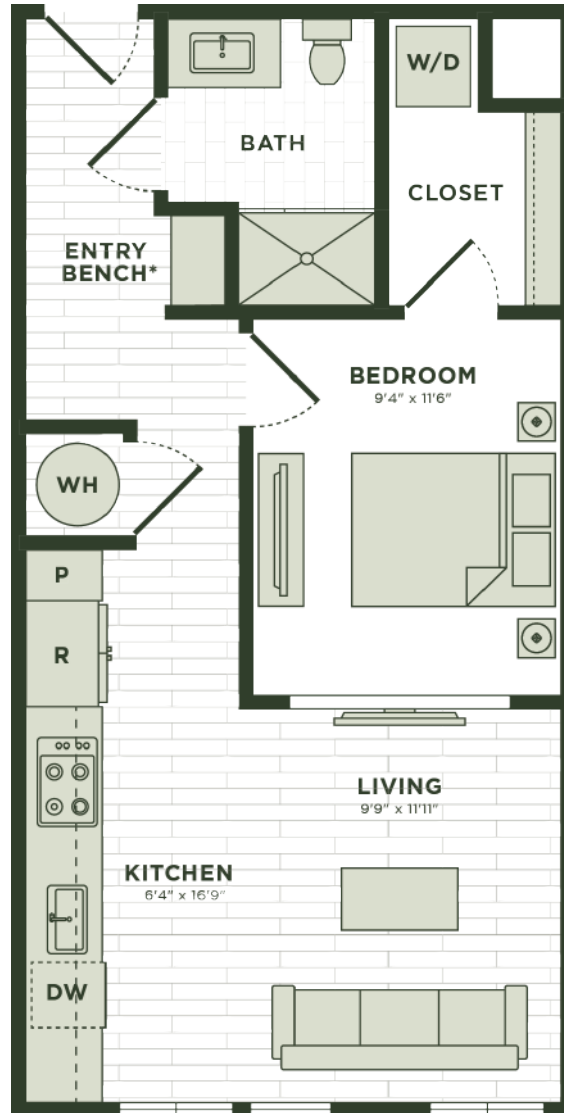

A1

1 BED / 1 BATH

578

SQ. FT.

4444 Cole Avenue | Dallas, TX 75205

www.darbyknoxdistrict.com

Floor plans are artist's rendering. All dimensions are approximate. Actual product and specifications may vary in dimension or detail. Not all features are available in every apartment. Prices and availability are subject to change. Please see a representative for details.