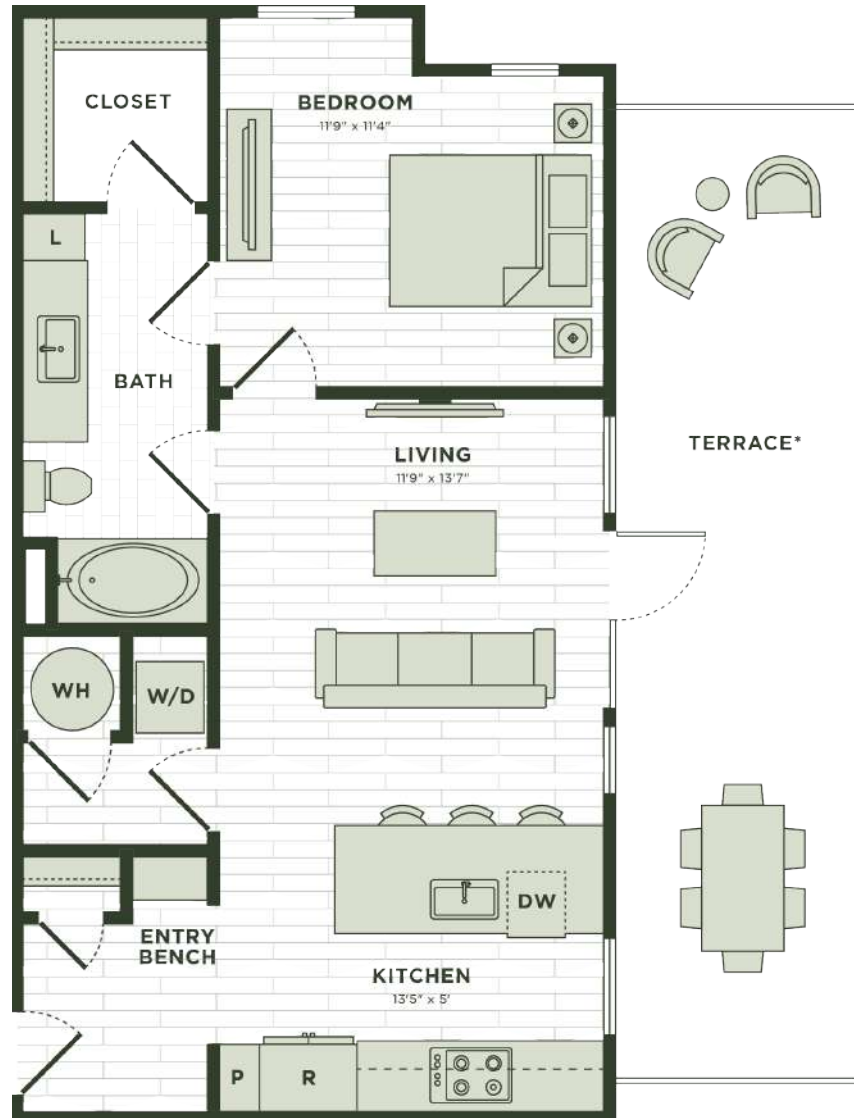

A2

1 BED / 1 BATH

614

SQ. FT.

4444 Cole Avenue | Dallas, TX 75205

www.darbyknoxdistrict.com

Floor plans are artist's rendering. All dimensions are approximate. Actual product and specifications may vary in dimension or detail. Not all features are available in every apartment. Prices and availability are subject to change. Please see a representative for details.