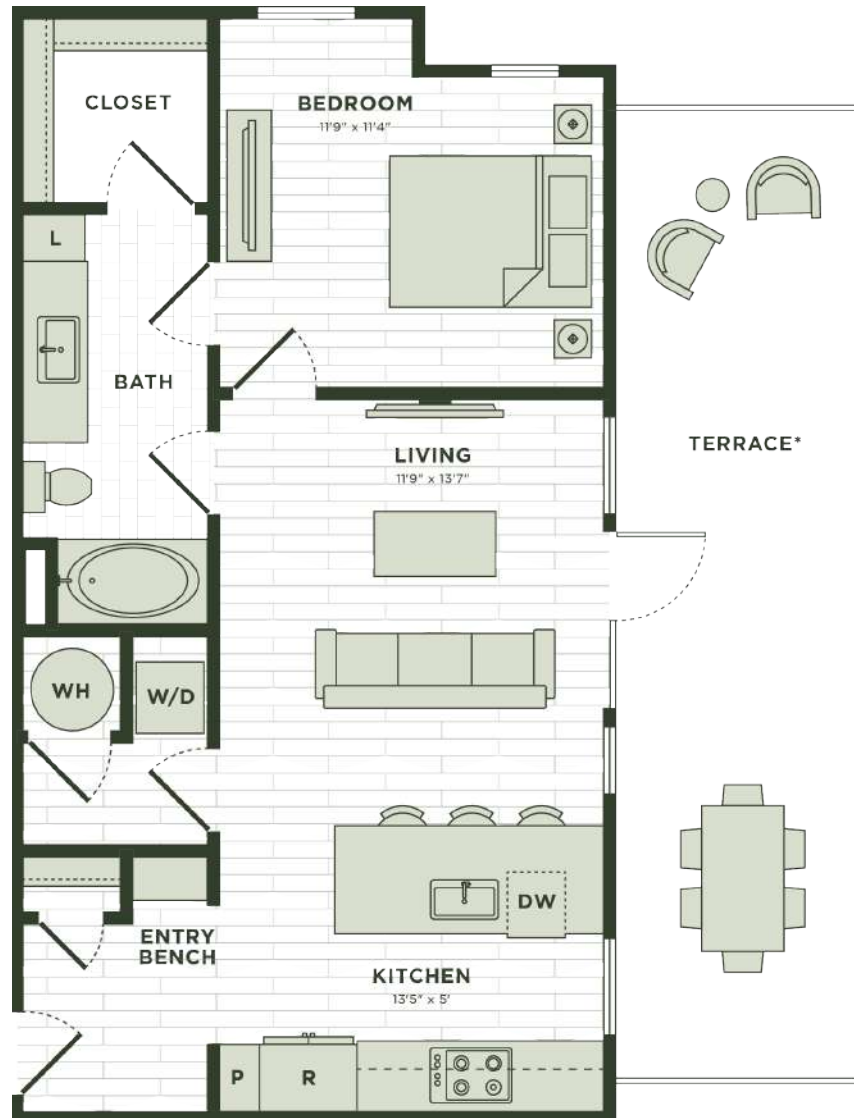

A4

1 BED / 1 BATH

689

SQ. FT.

4444 Cole Avenue | Dallas, TX 75205

www.darbyknoxdistrict.com

Floor plans are artist's rendering. All dimensions are approximate. Actual product and specifications may vary in dimension or detail. Not all features are available in every apartment. Prices and availability are subject to change. Please see a representative for details.