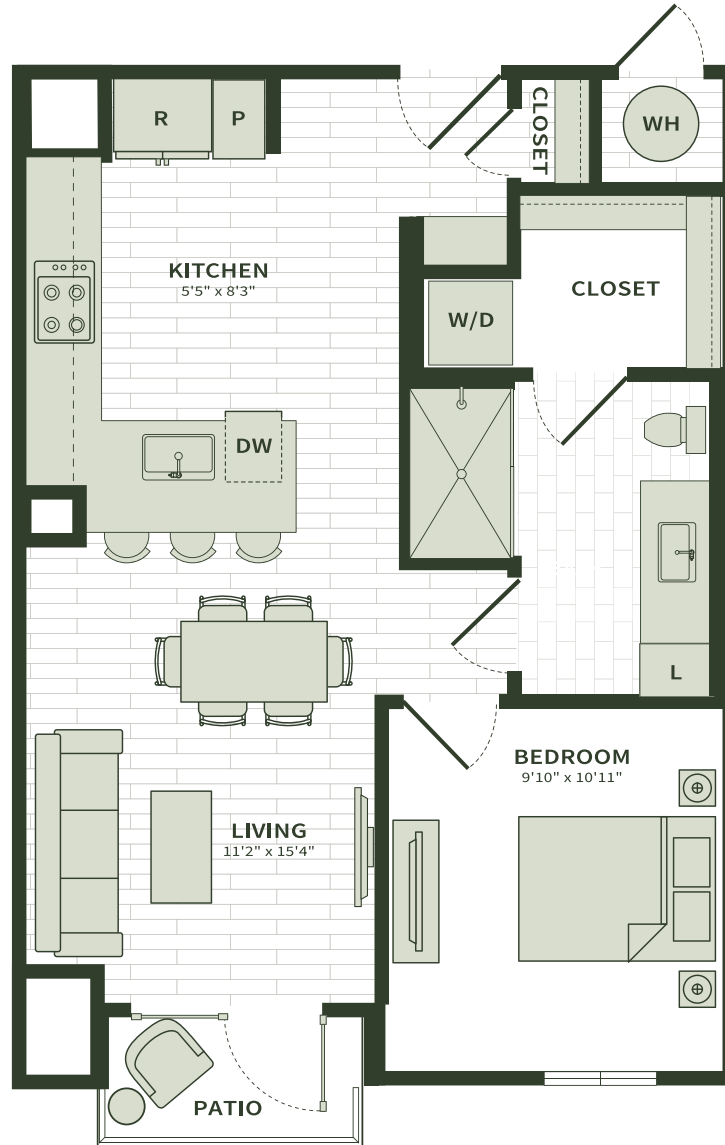

A5a2

1 BED / 1 BATH

660

SQ. FT.

4444 Cole Avenue | Dallas, TX 75205

www.darbyknoxdistrict.com

Floor plans are artist's rendering. All dimensions are approximate. Actual product and specifications may vary in dimension or detail. Not all features are available in every apartment. Prices and availability are subject to change. Please see a representative for details.