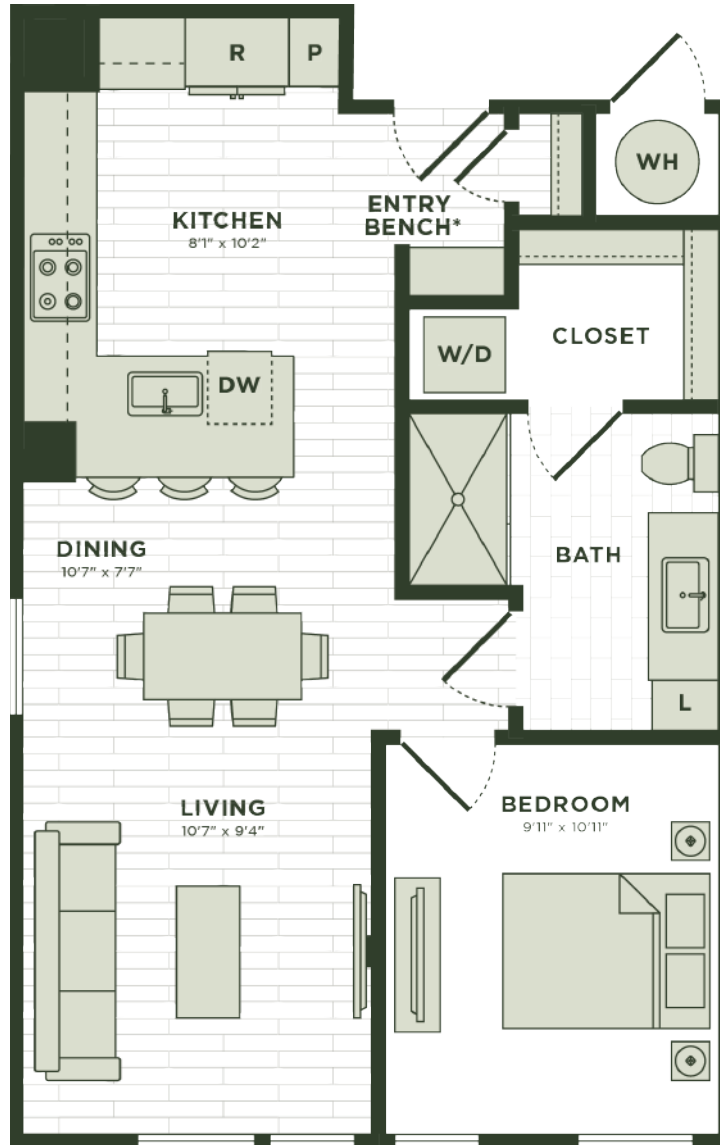

A5a

1 BED / 1 BATH

736

SQ. FT.

4444 Cole Avenue | Dallas, TX 75205

www.darbyknoxdistrict.com

Floor plans are artist's rendering. All dimensions are approximate. Actual product and specifications may vary in dimension or detail. Not all features are available in every apartment. Prices and availability are subject to change. Please see a representative for details.