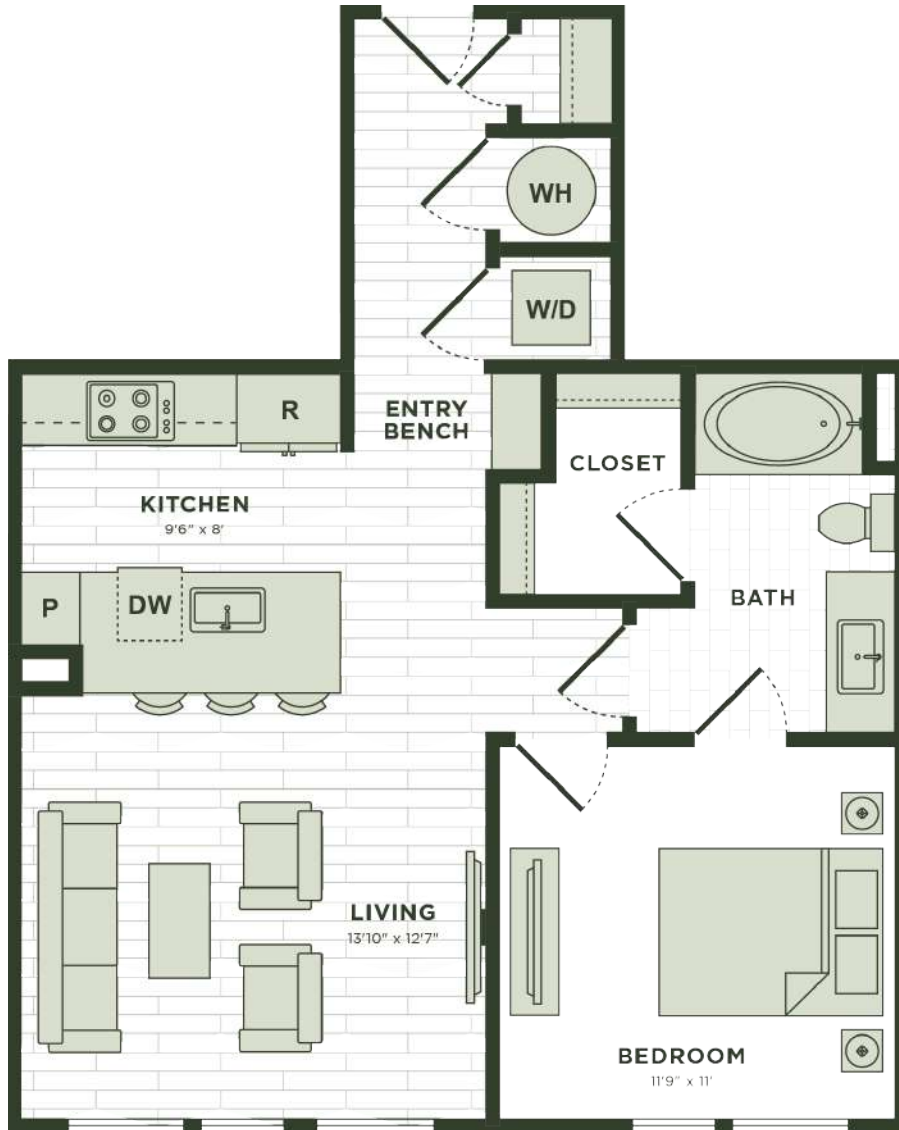

A6

1 BED / 1 BATH

686

SQ. FT.

4444 Cole Avenue | Dallas, TX 75205

www.darbyknoxdistrict.com

Floor plans are artist's rendering. All dimensions are approximate. Actual product and specifications may vary in dimension or detail. Not all features are available in every apartment. Prices and availability are subject to change. Please see a representative for details.