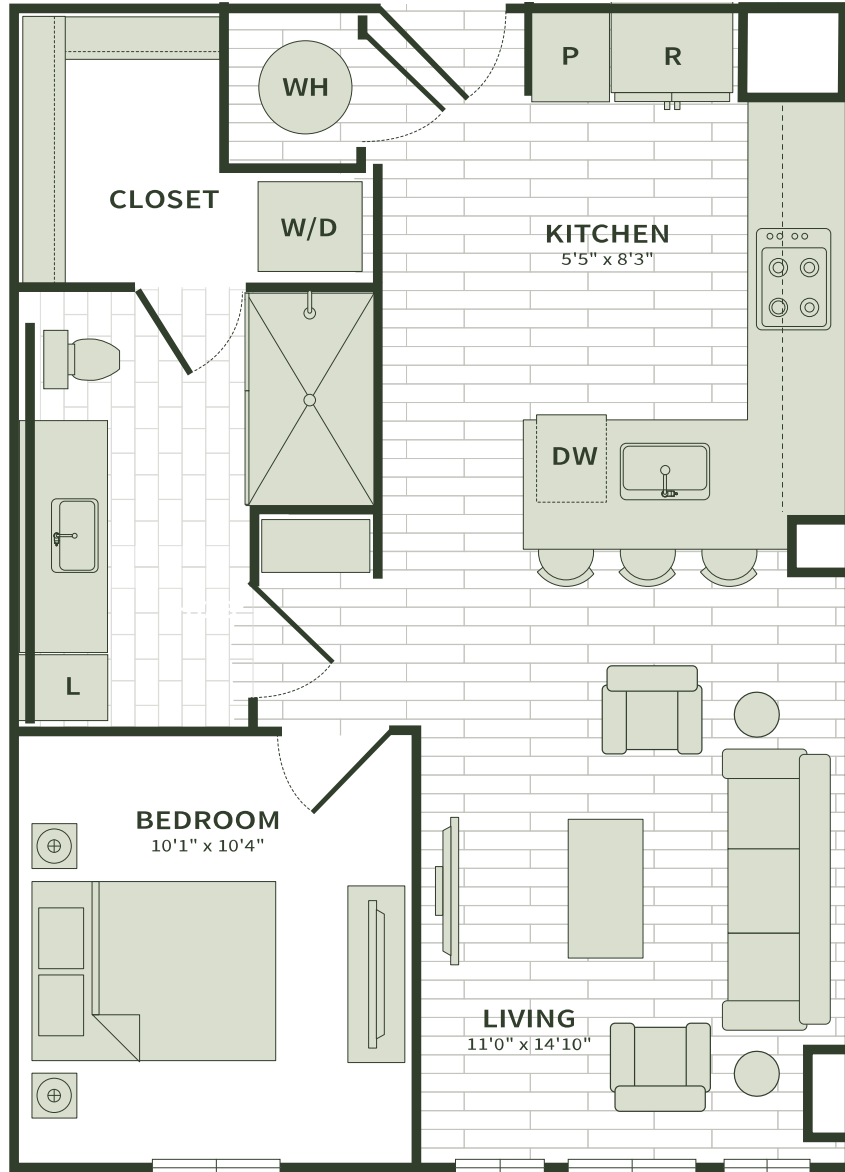

A7a

1 BED / 1 BATH

660

SQ. FT.

4444 Cole Avenue | Dallas, TX 75205

www.darbyknoxdistrict.com

Floor plans are artist's rendering. All dimensions are approximate. Actual product and specifications may vary in dimension or detail. Not all features are available in every apartment. Prices and availability are subject to change. Please see a representative for details.