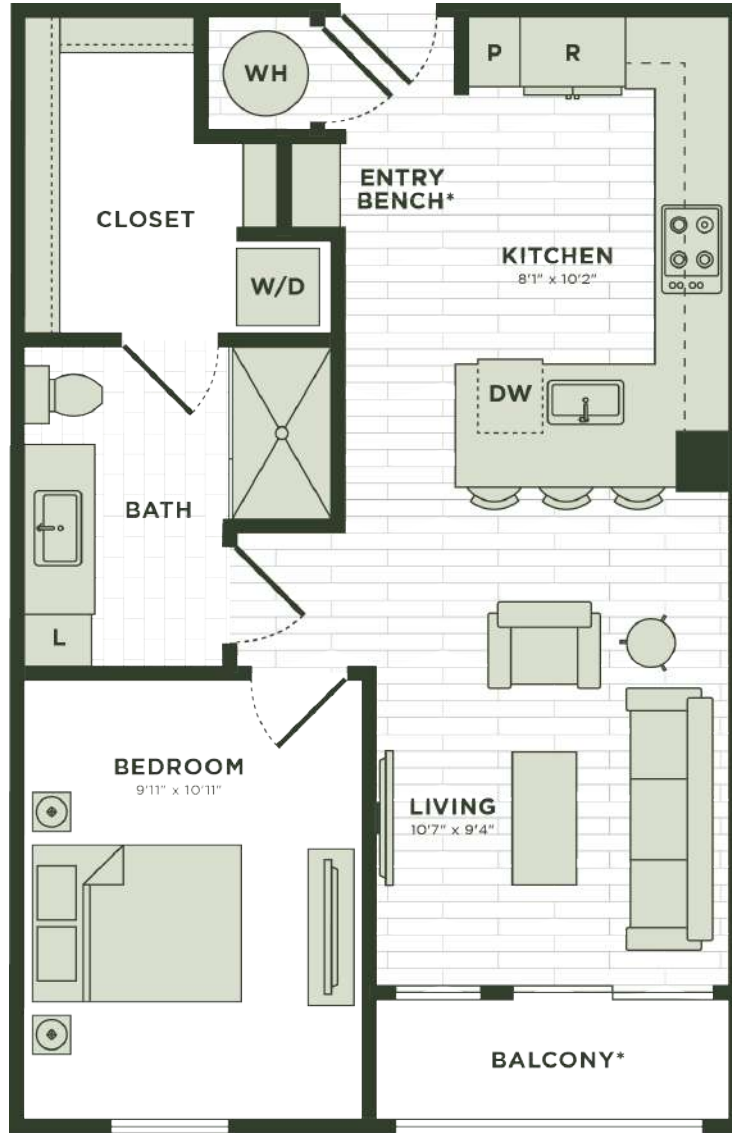

A8a

1 BED / 1 BATH

752

SQ. FT.

	4444 Cole Avenue Dallas, TX 75205
	www.darbyknoxdistrict.com

Floor plans are artist's rendering. All dimensions are approximate. Actual product and specifications may vary in dimension or detail. Not all features are available in every apartment. Prices and availability are subject to change. Please see a representative for details.