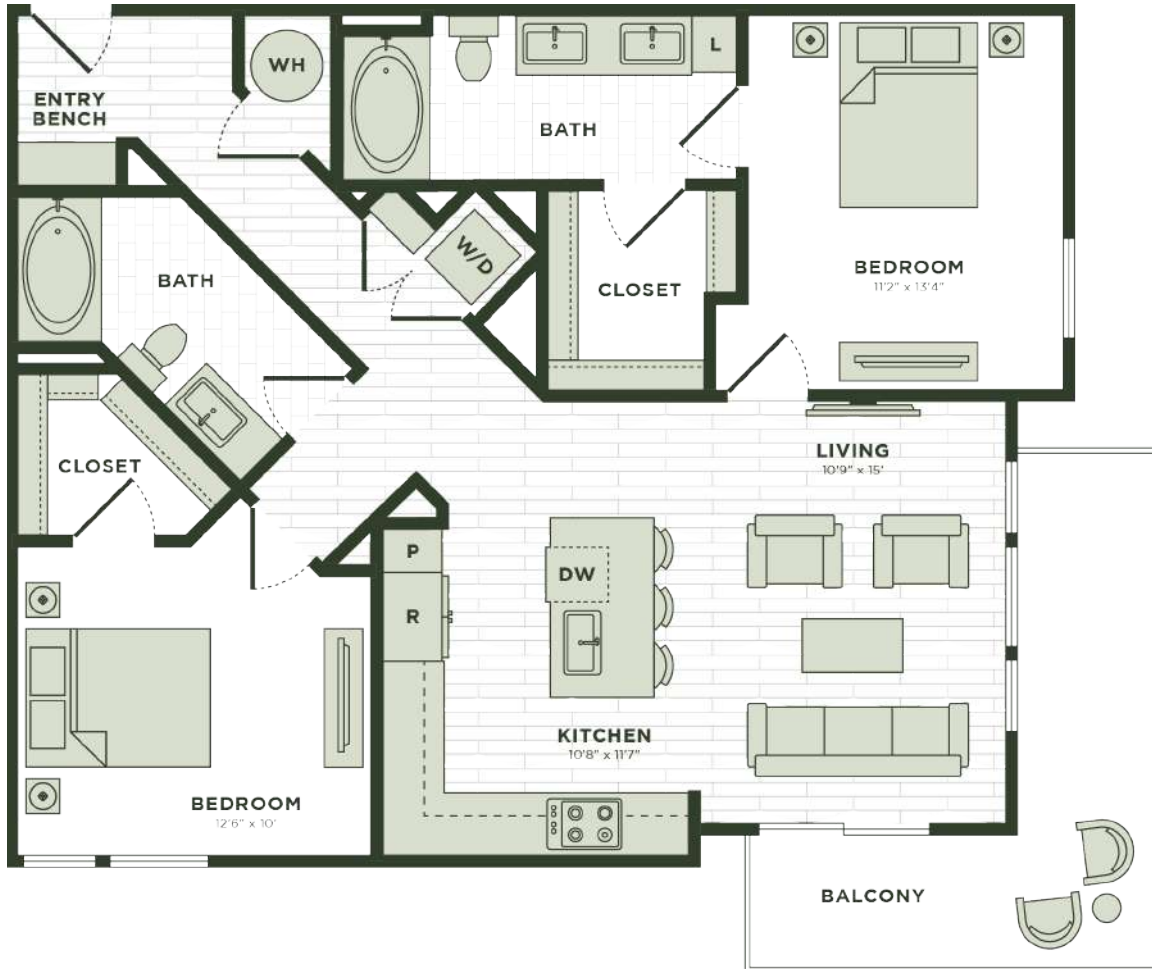

# B1

2 BED / 2 BATH

# 1111

SQ. FT.

	4444 Cole Avenue   Dallas, TX 75205
	<a href="http://www.darbyknoxdistrict.com">www.darbyknoxdistrict.com</a>

*Floor plans are artist's rendering. All dimensions are approximate. Actual product and specifications may vary in dimension or detail. Not all features are available in every apartment. Prices and availability are subject to change. Please see a representative for details.*