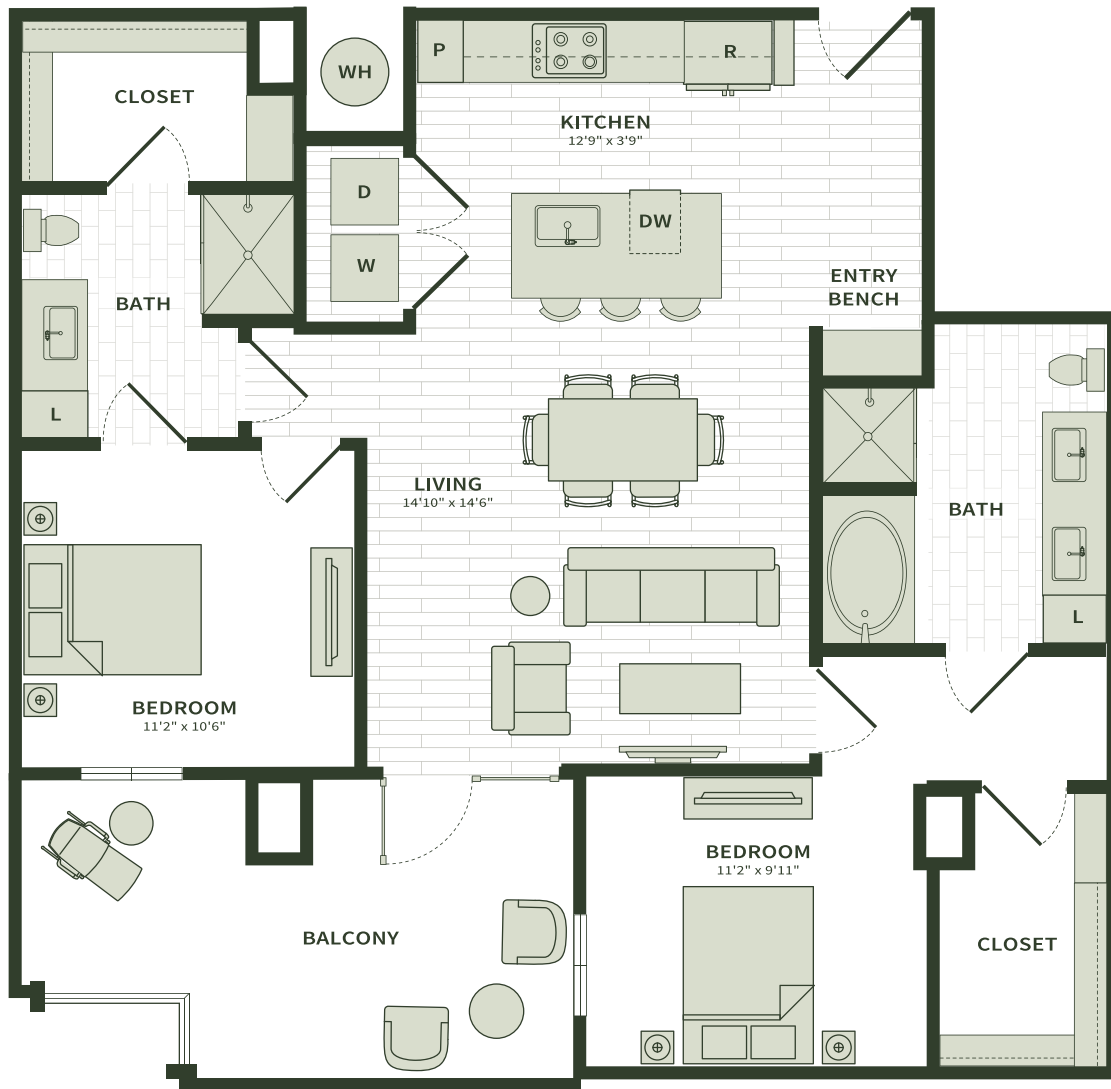

B2

2 BED / 2 BATH

1120

SQ. FT.

4444 Cole Avenue | Dallas, TX 75205

www.darbyknoxdistrict.com

Floor plans are artist's rendering. All dimensions are approximate. Actual product and specifications may vary in dimension or detail. Not all features are available in every apartment. Prices and availability are subject to change. Please see a representative for details.