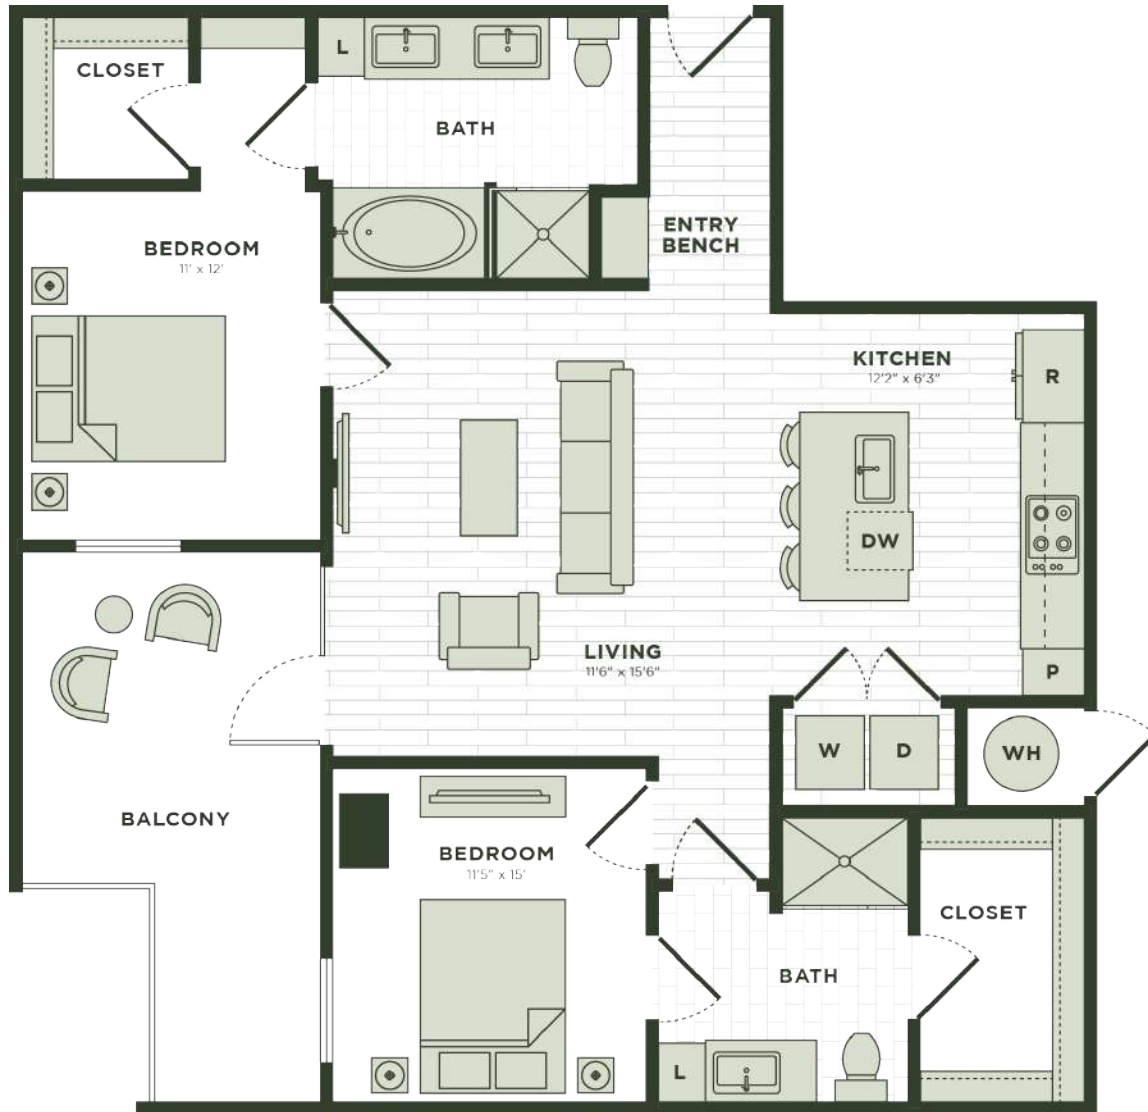

# B2

2 BED / 2 BATH

# 1120

SQ. FT.

4444 Cole Avenue | Dallas, TX 75205

[www.darbyknoxdistrict.com](http://www.darbyknoxdistrict.com)

*Floor plans are artist's rendering. All dimensions are approximate. Actual product and specifications may vary in dimension or detail. Not all features are available in every apartment. Prices and availability are subject to change. Please see a representative for details.*