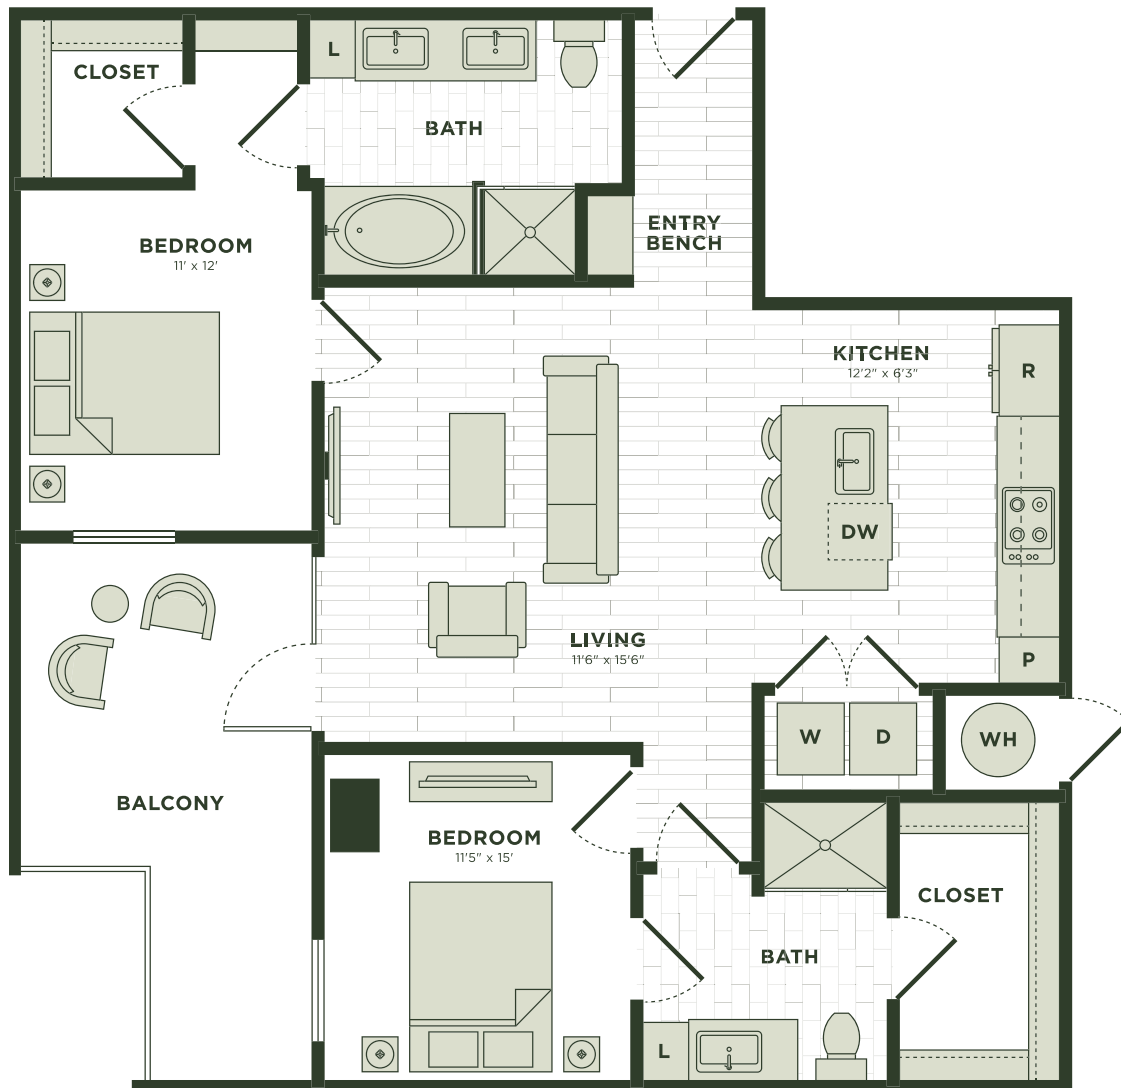

B2a

2 BED / 2 BATH

1120

SQ. FT.

4444 Cole Avenue | Dallas, TX 75205

www.darbyknoxdistrict.com

Floor plans are artist's rendering. All dimensions are approximate. Actual product and specifications may vary in dimension or detail. Not all features are available in every apartment. Prices and availability are subject to change. Please see a representative for details.