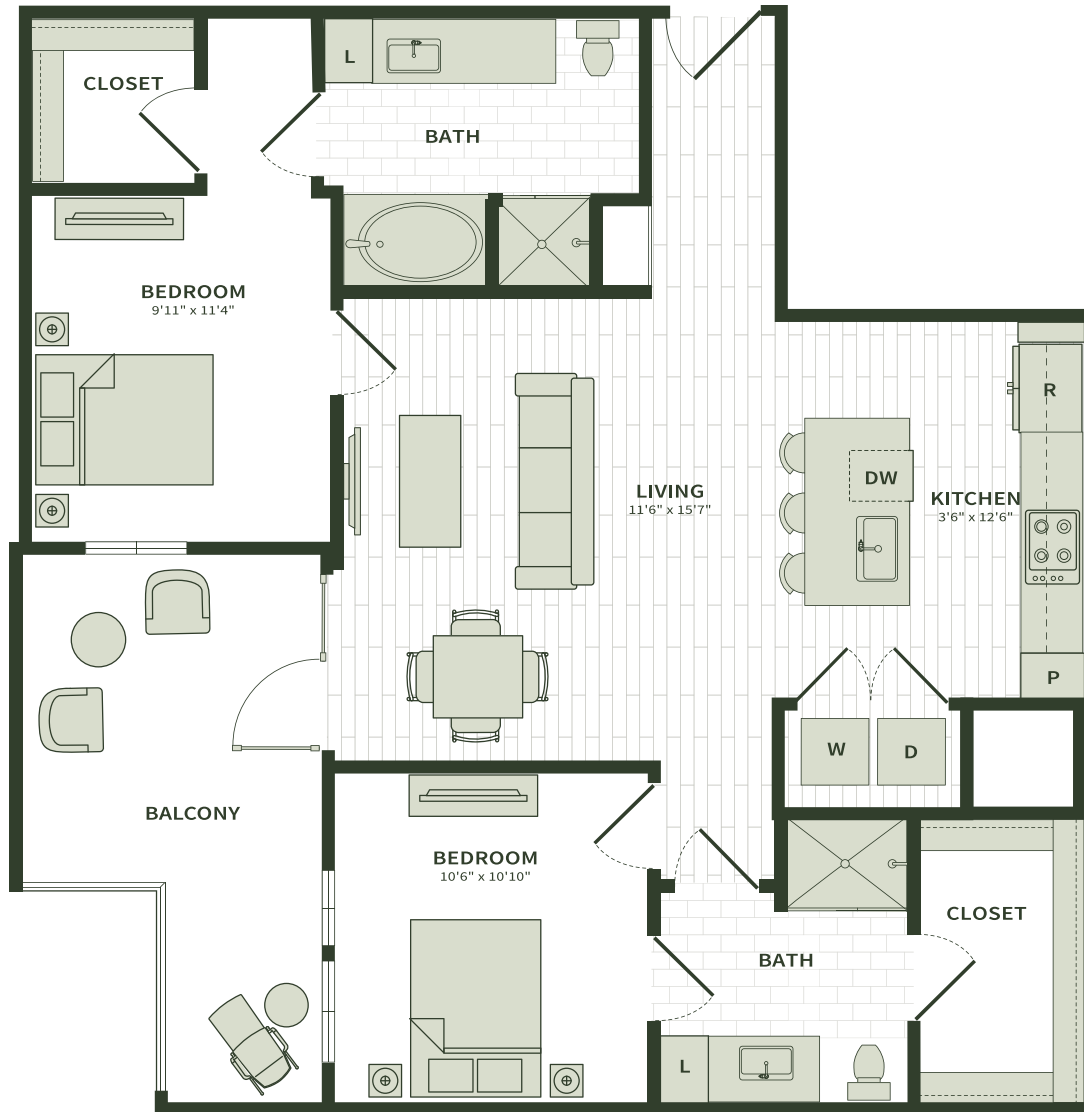

B2a3

2 BED / 2 BATH

1075

SQ. FT.

4444 Cole Avenue | Dallas, TX 75205

www.darbyknoxdistrict.com

Floor plans are artist's rendering. All dimensions are approximate. Actual product and specifications may vary in dimension or detail. Not all features are available in every apartment. Prices and availability are subject to change. Please see a representative for details.