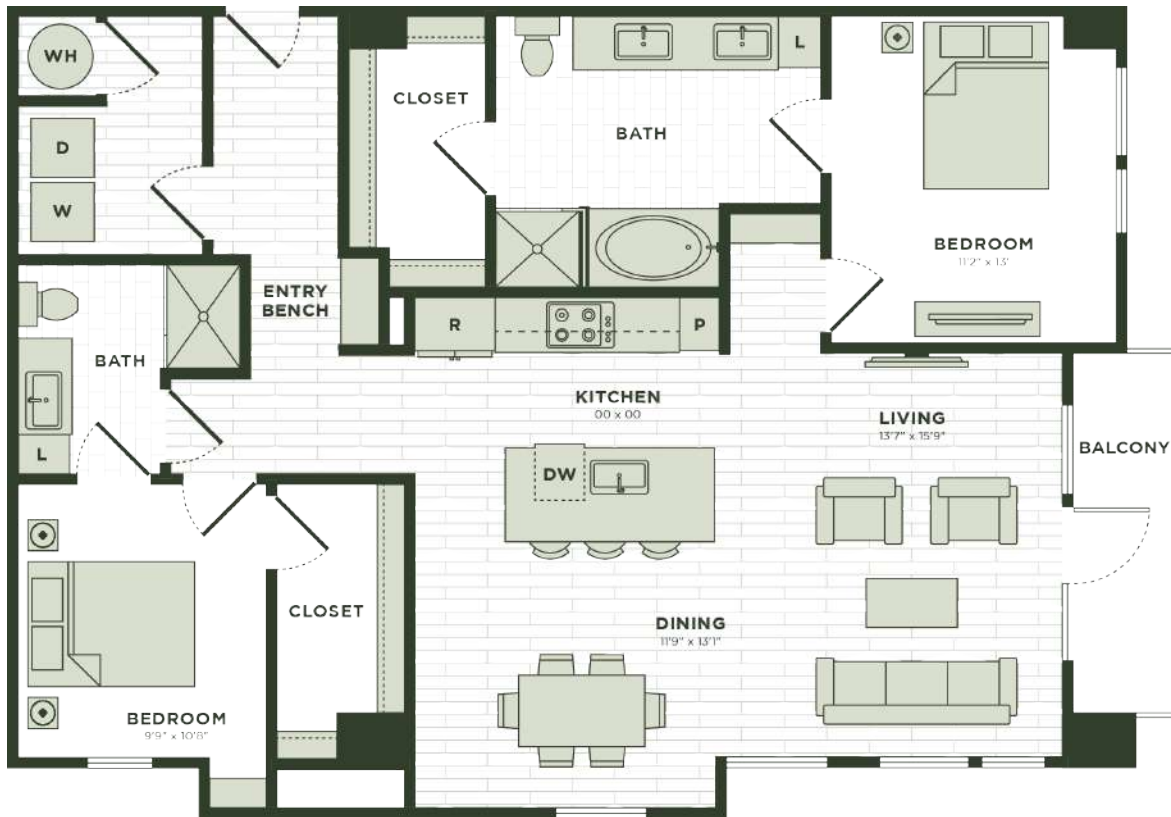

B5

2 BED / 2 BATH

1330

SQ. FT.

4444 Cole Avenue | Dallas, TX 75205

www.darbyknoxdistrict.com

Floor plans are artist's rendering. All dimensions are approximate. Actual product and specifications may vary in dimension or detail. Not all features are available in every apartment. Prices and availability are subject to change. Please see a representative for details.