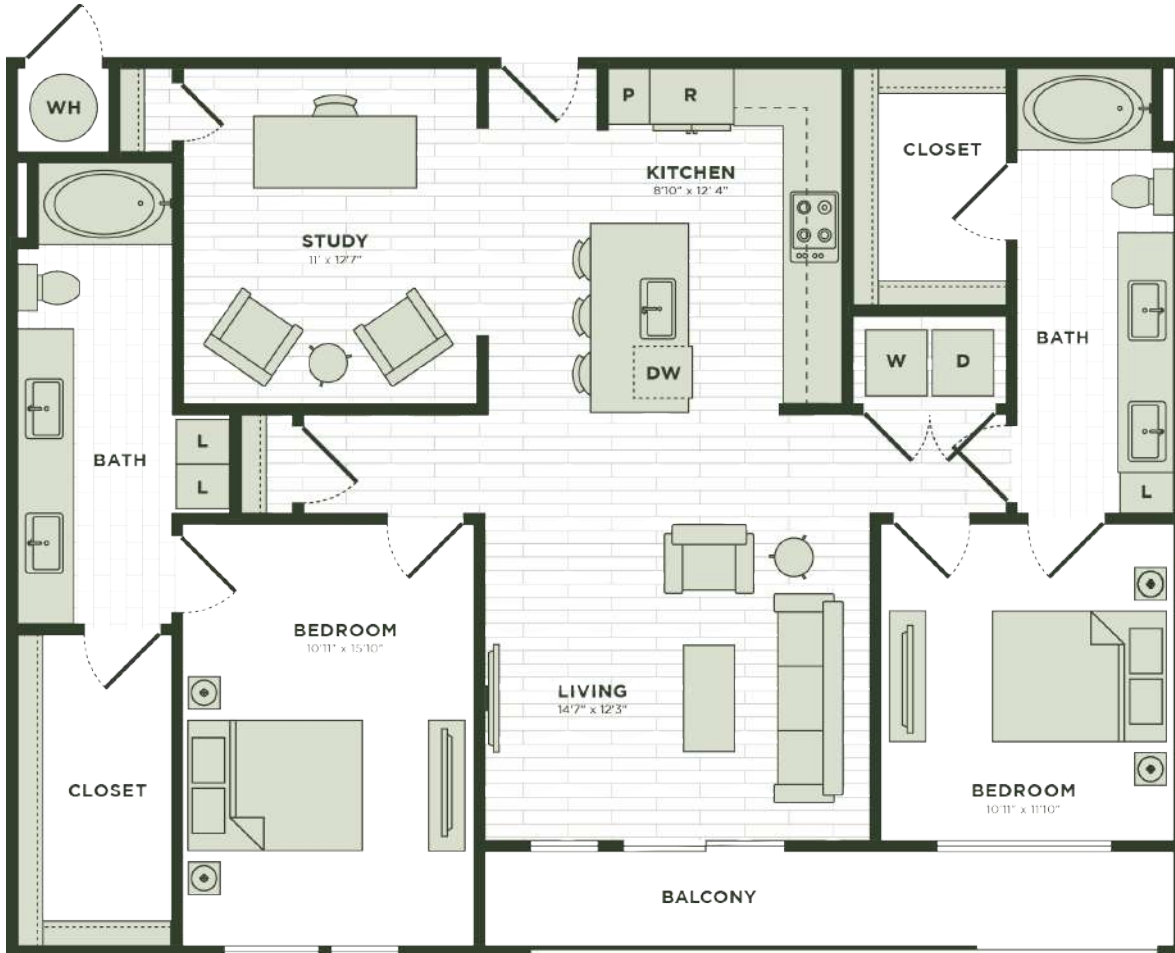

B6

2 BED / 2 BATH

1400

SQ. FT.

4444 Cole Avenue | Dallas, TX 75205

www.darbyknoxdistrict.com

Floor plans are artist's rendering. All dimensions are approximate. Actual product and specifications may vary in dimension or detail. Not all features are available in every apartment. Prices and availability are subject to change. Please see a representative for details.