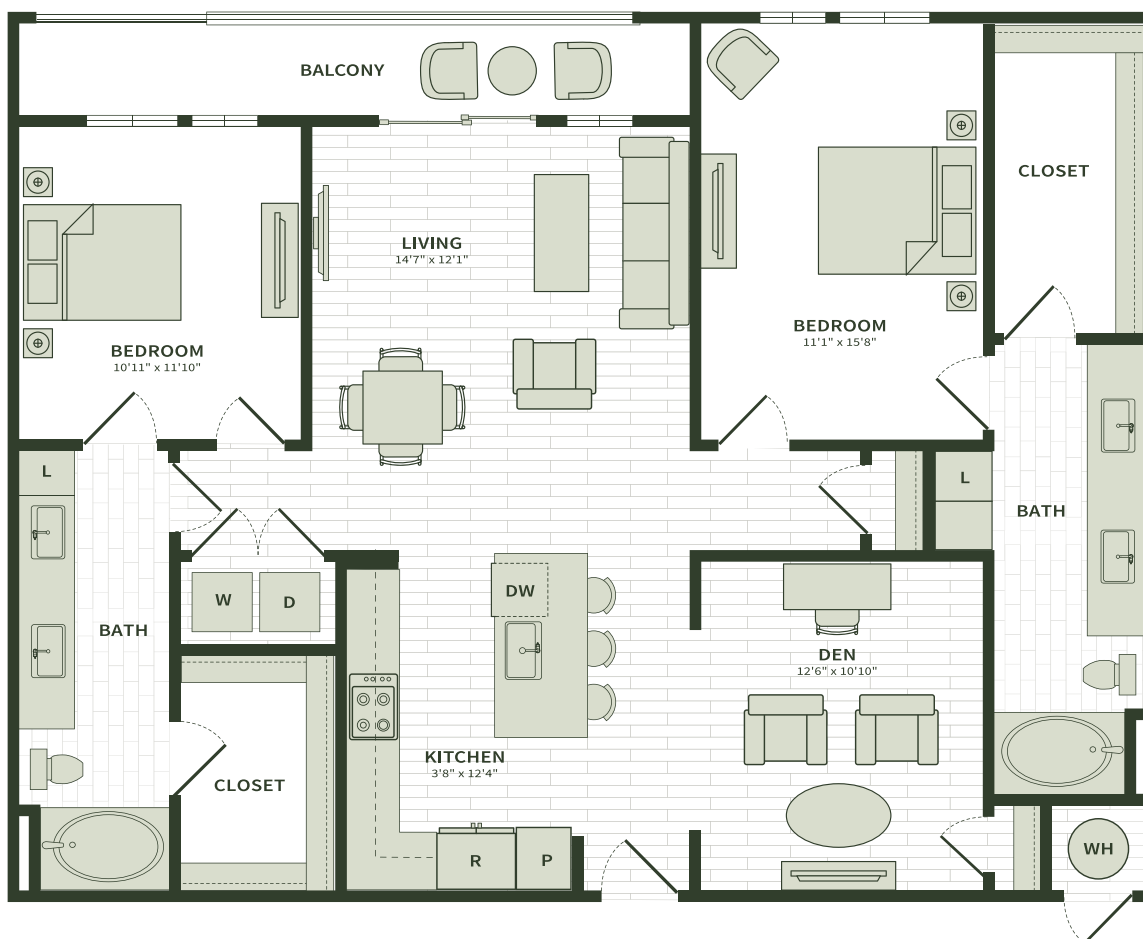

# B6a

2 BED / 2 BATH

# 1395

SQ. FT.

4444 Cole Avenue | Dallas, TX 75205

[www.darbyknoxdistrict.com](http://www.darbyknoxdistrict.com)

*Floor plans are artist's rendering. All dimensions are approximate. Actual product and specifications may vary in dimension or detail. Not all features are available in every apartment. Prices and availability are subject to change. Please see a representative for details.*